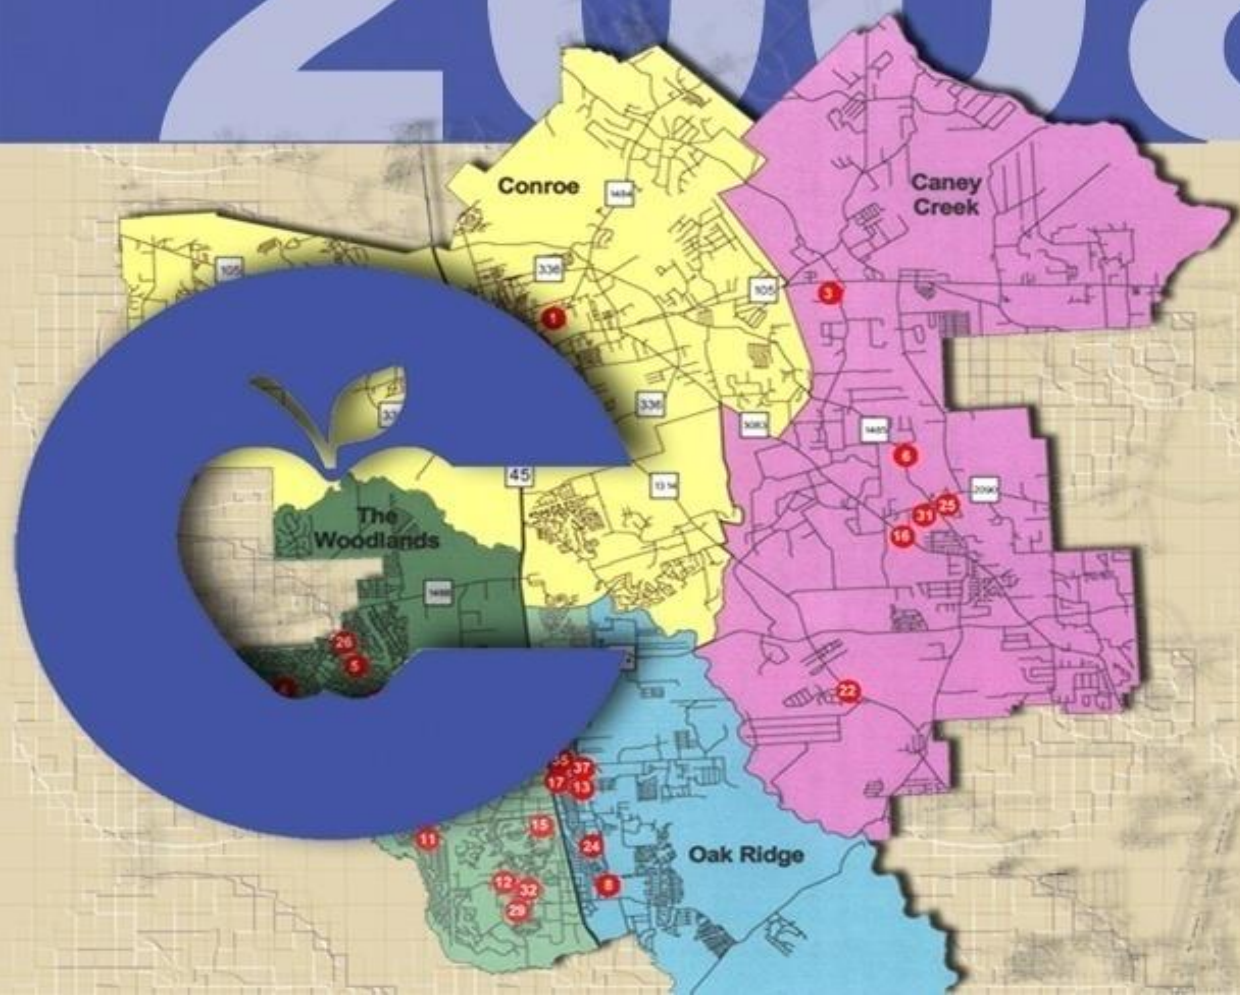

2008 BOND REFERENDUM

CONROE INDEPENDENT SCHOOL DISTRICT

2008

**CHARLIE L. PATTERSON
ELEMENTARY SCHOOL**

CHARLIE L. PATTERSON ELEMENTARY SCHOOL

FIRE LANE NO PARKING

FIRE LANE NO PARKING

**JEAN E. STEWART
ELEMENTARY SCHOOL**

JEAN E. STEWART ELEMENTARY SCHOOL

The image displays a curved glass wall system with a silver frame. The wall is composed of several large glass panels. A glass door with a silver frame and a handle is open, revealing the interior. The interior features a curved reception desk with a wooden top and a dark base. The wall behind the desk is covered in a dark, textured material. There are several framed notices or documents on the wall. The ceiling has recessed lighting fixtures. The floor is made of large, square tiles in shades of brown and yellow. The wall is framed by brick and stone columns.