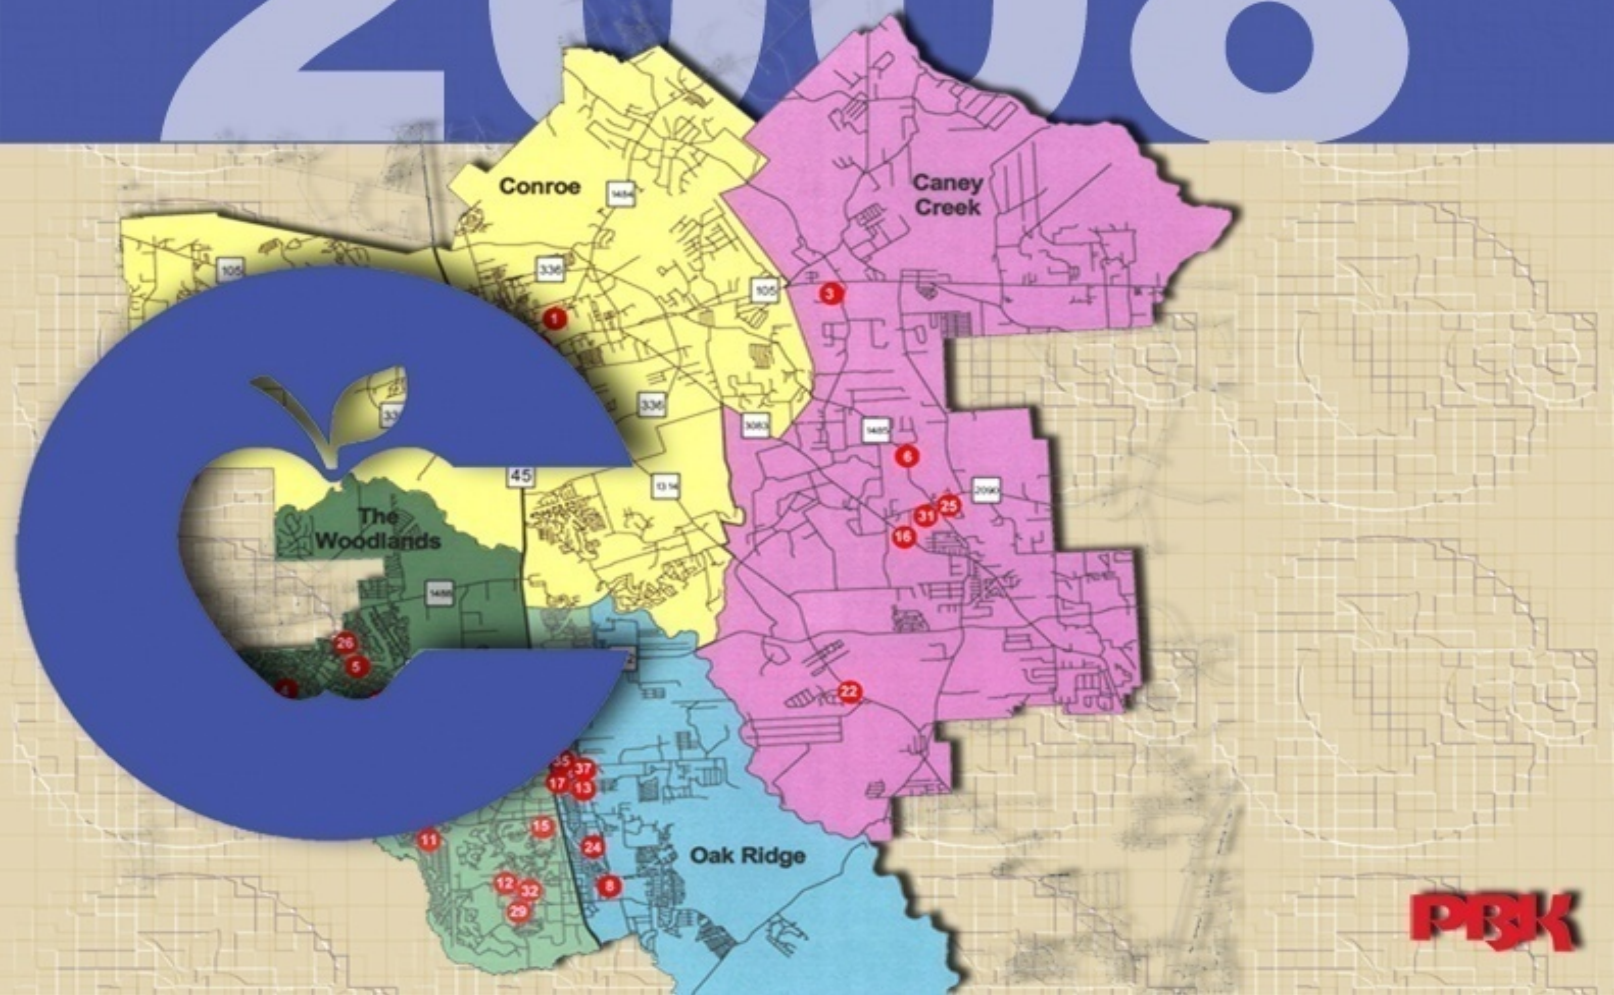

2008 BOND REFERENDUM

CONROE INDEPENDENT SCHOOL DISTRICT

2008

**CHARLIE L. PATTERSON
ELEMENTARY SCHOOL**

CHARLIE L. PATTERSON ELEMENTARY SCHOOL

RESERVED
PARKING
VAN
ACCESSIBLE

RESERVED
PARKING
VAN
ACCESSIBLE

RESERVED
PARKING
VAN
ACCESSIBLE

FIRE LANE NO PARKING

FIRE LANE NO PARKING

**JEAN E. STEWART
ELEMENTARY SCHOOL**

JEAN E. STEWART ELEMENTARY SCHOOL

KNOX JUNIOR HIGH

NEAL KNOX
JUNIOR HIGH SCHOOL
CONROE INDEPENDENT SCHOOL DISTRICT