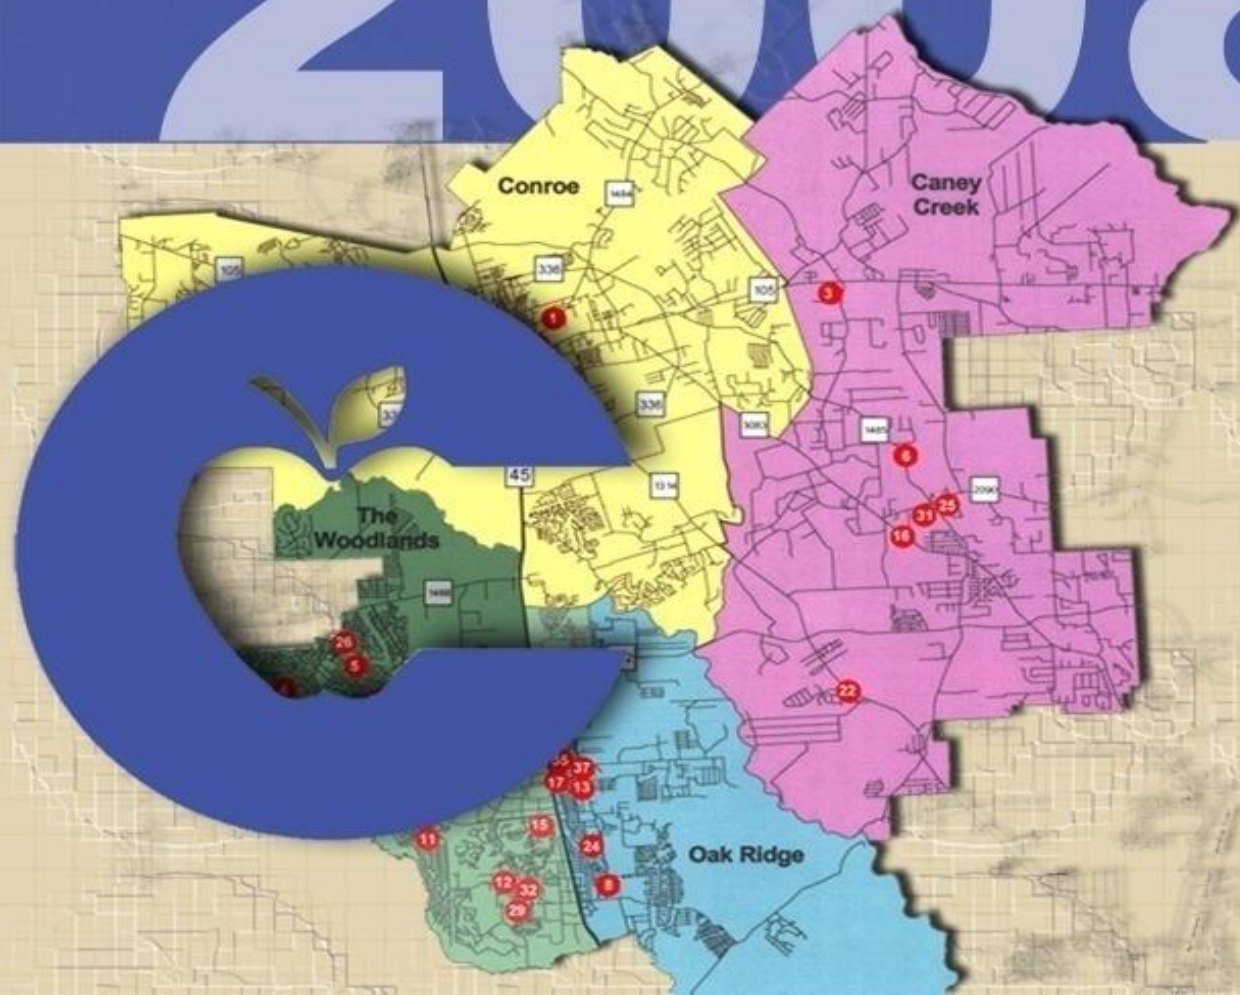

2008 BOND REFERENDUM

CONROE INDEPENDENT SCHOOL DISTRICT

2008

**CHARLIE L. PATTERSON
ELEMENTARY SCHOOL**

Interface FLOR
CE

Interface
Interface FLOR
CE

Interface FLOR
CE

**JEAN E. STEWART
ELEMENTARY SCHOOL**

JEAN E. STEWART ELEMENTARY SCHOOL

SHUTE

420E

KNOX JUNIOR HIGH

NEAL KNOX
JUNIOR HIGH SCHOOL
CONROE INDEPENDENT SCHOOL DISTRICT

FIRE LANE - NO PARKING

2008 BOND REFERENDUM

CONROE INDEPENDENT SCHOOL DISTRICT